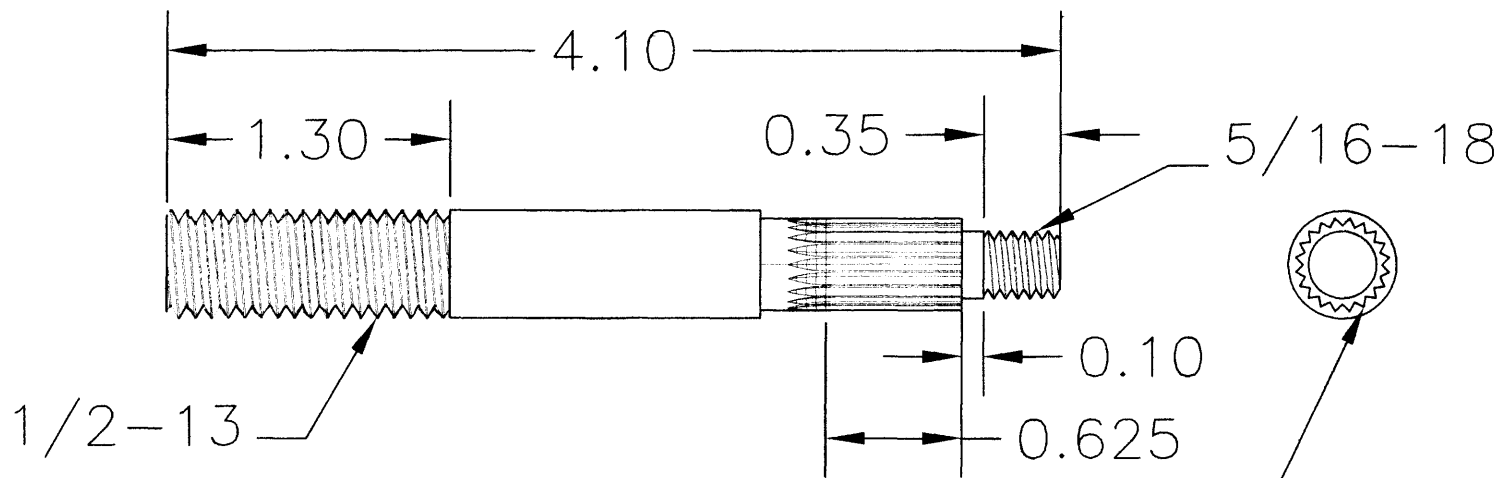

CLAUSING 5900 SERIES
TAILSTOCK QUILL CLAMP
(COTTER)

$\phi 7/16 \times 90^\circ \times 20$ splines
full depth for 5/8" length

CLAUSING 5900 SERIES TAILSTOCK
QUILL LOCK SCREW