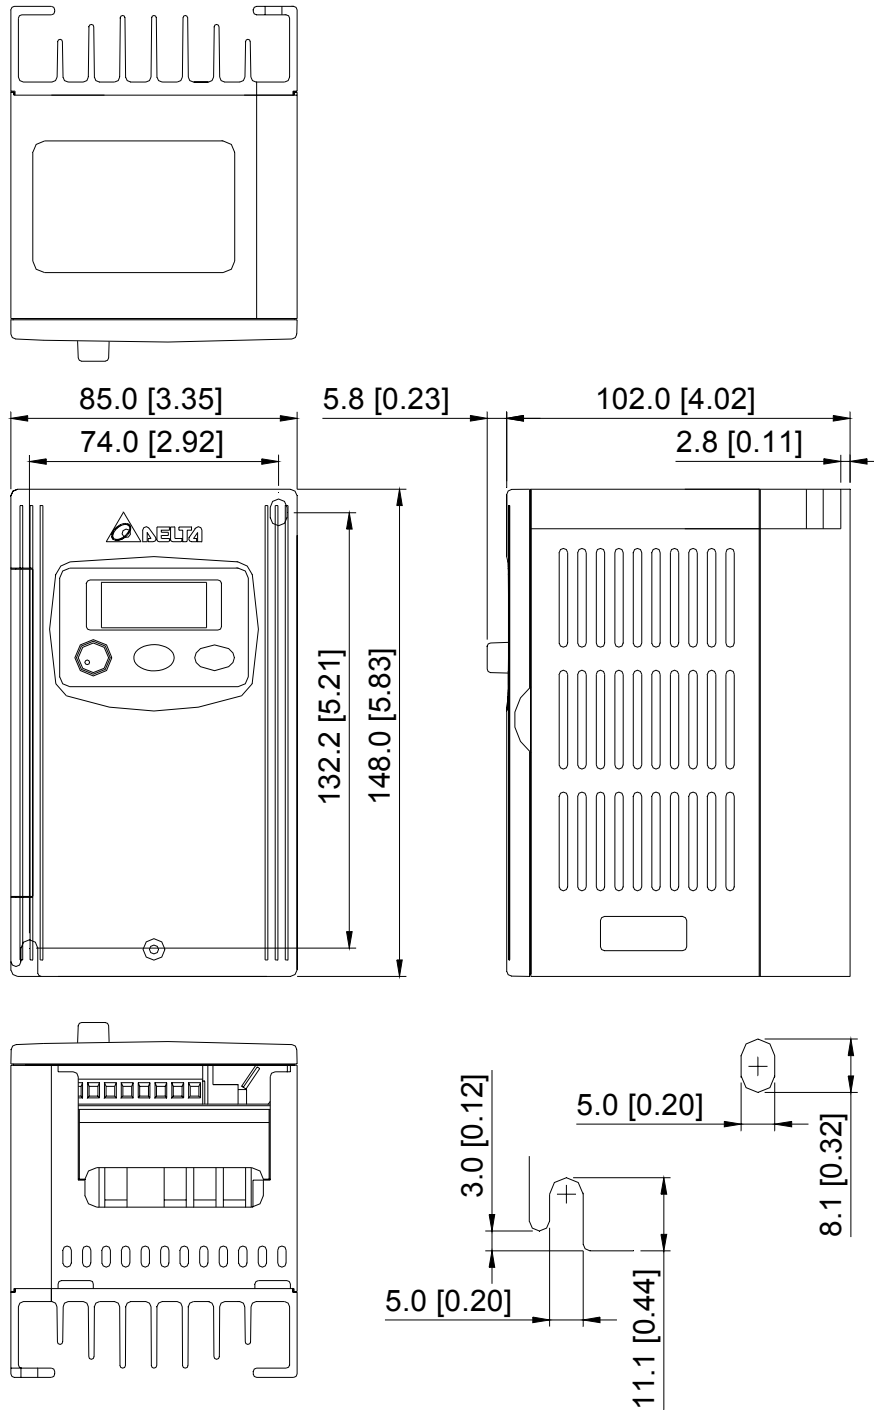

VFD004S11A 0.5HP 115V / 1 Phase

VFD004S21A 0.5HP 230V / 1 Phase

VFD004S23A 0.5HP 230V / 3 Phase

Unit: mm [inches]