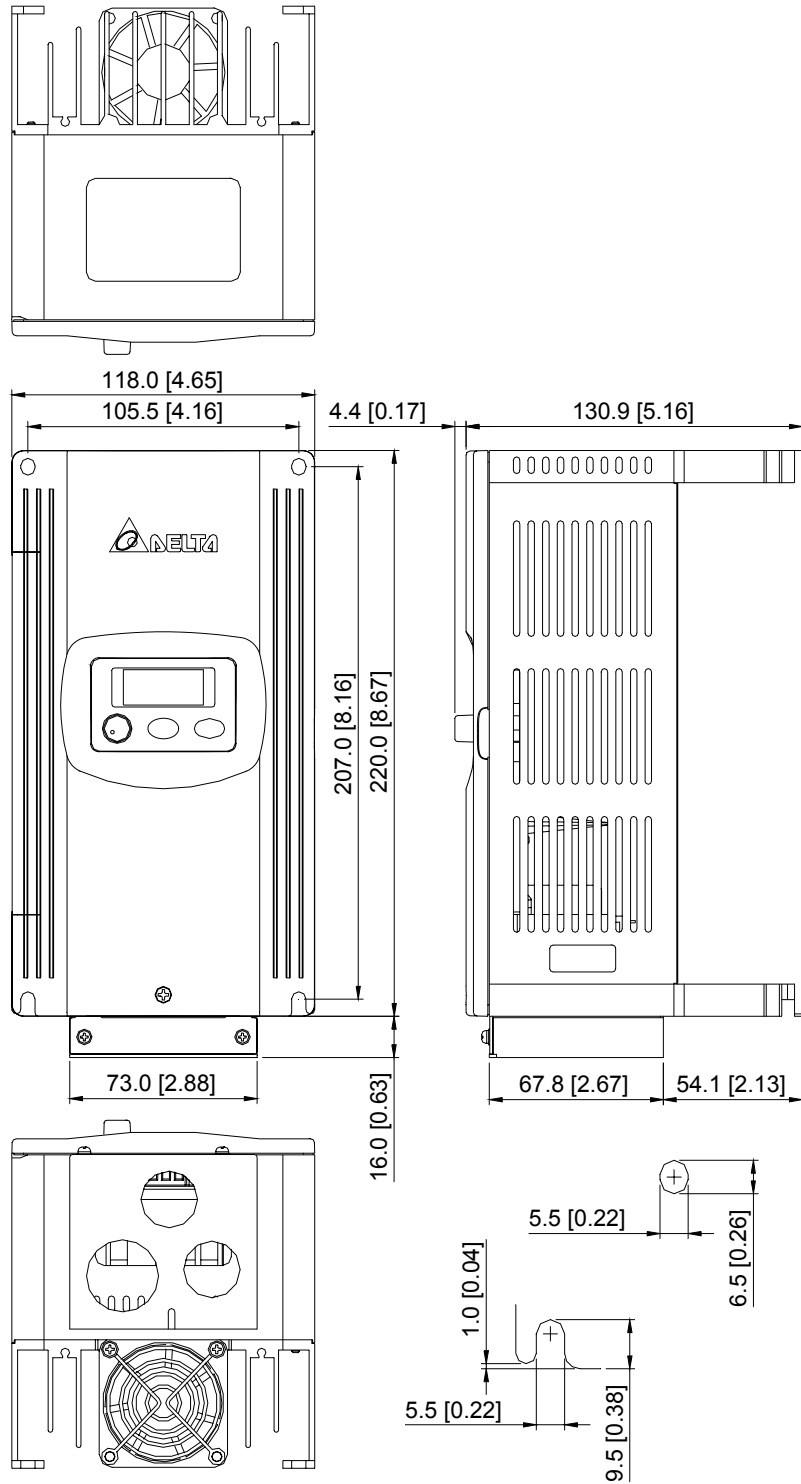

Unit: mm [inches]

VFD022S21B 3 HP 230V / 1 Phase

Unit: mm [inches]