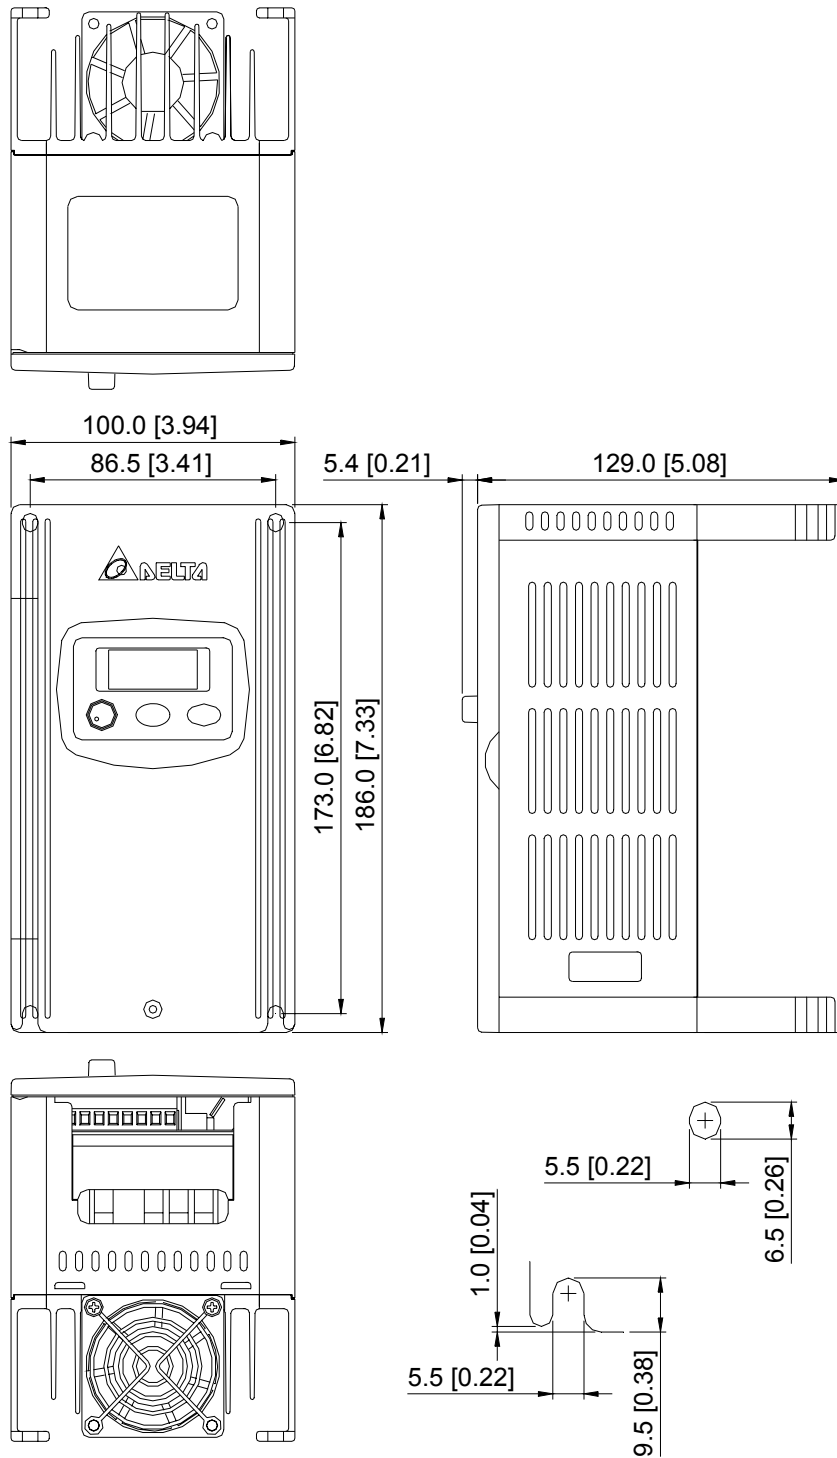

VFD015S43A/E 2 HP 460V / 3 Phase

VFD022S23A 3 HP 230V / 3 Phase

VFD022S43A/E 3 HP 460V / 3 Phase

Unit: mm [inches]