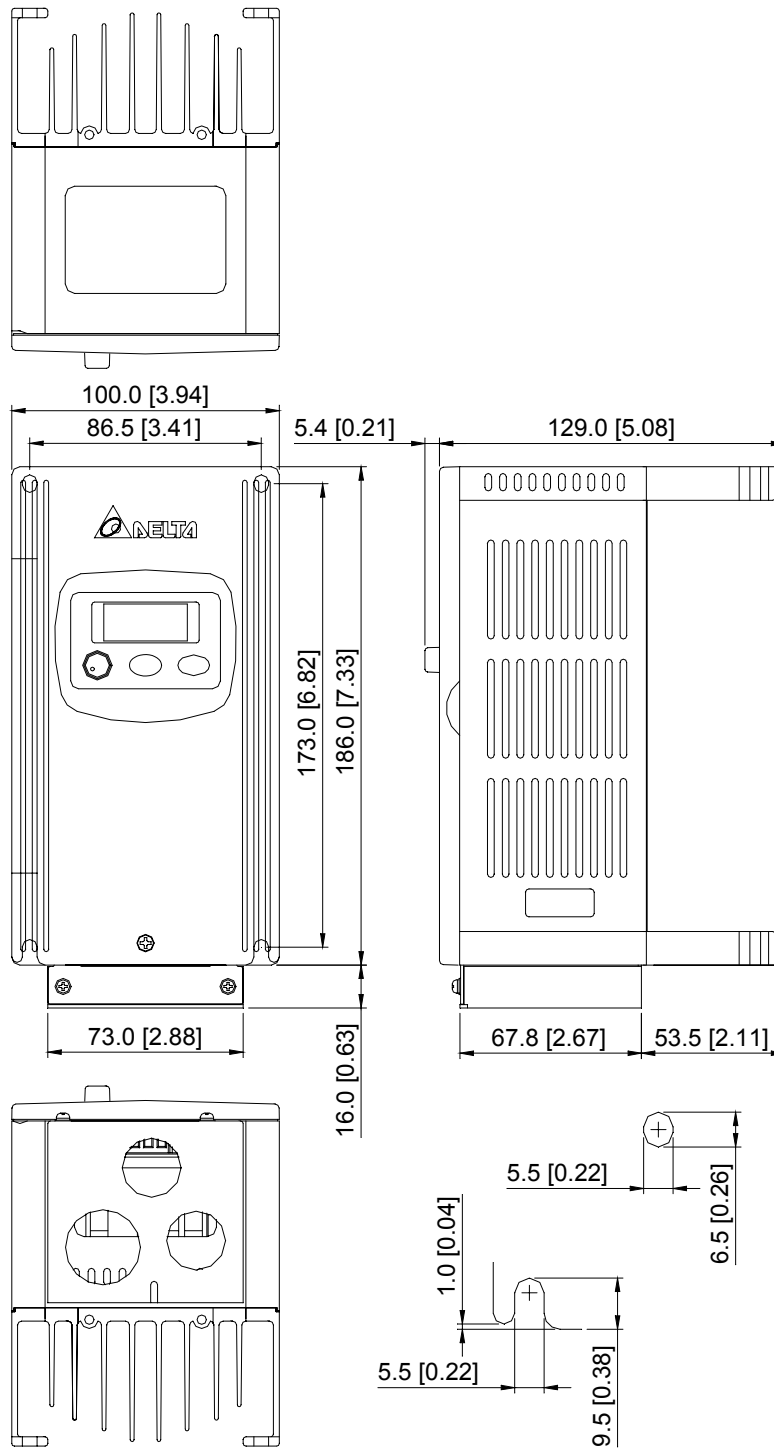

Unit: mm [inches]

VFD007S43B 1 HP 460V / 3 Phase

Unit: mm [inches]

VFD007S11A 1 HP 115V / 1 Phase

Unit: mm [inches]

VFD007S11B 1 HP 115V / 1 Phase

Unit: mm [inches]

VFD015S21A 2 HP 230V / 1 Phase