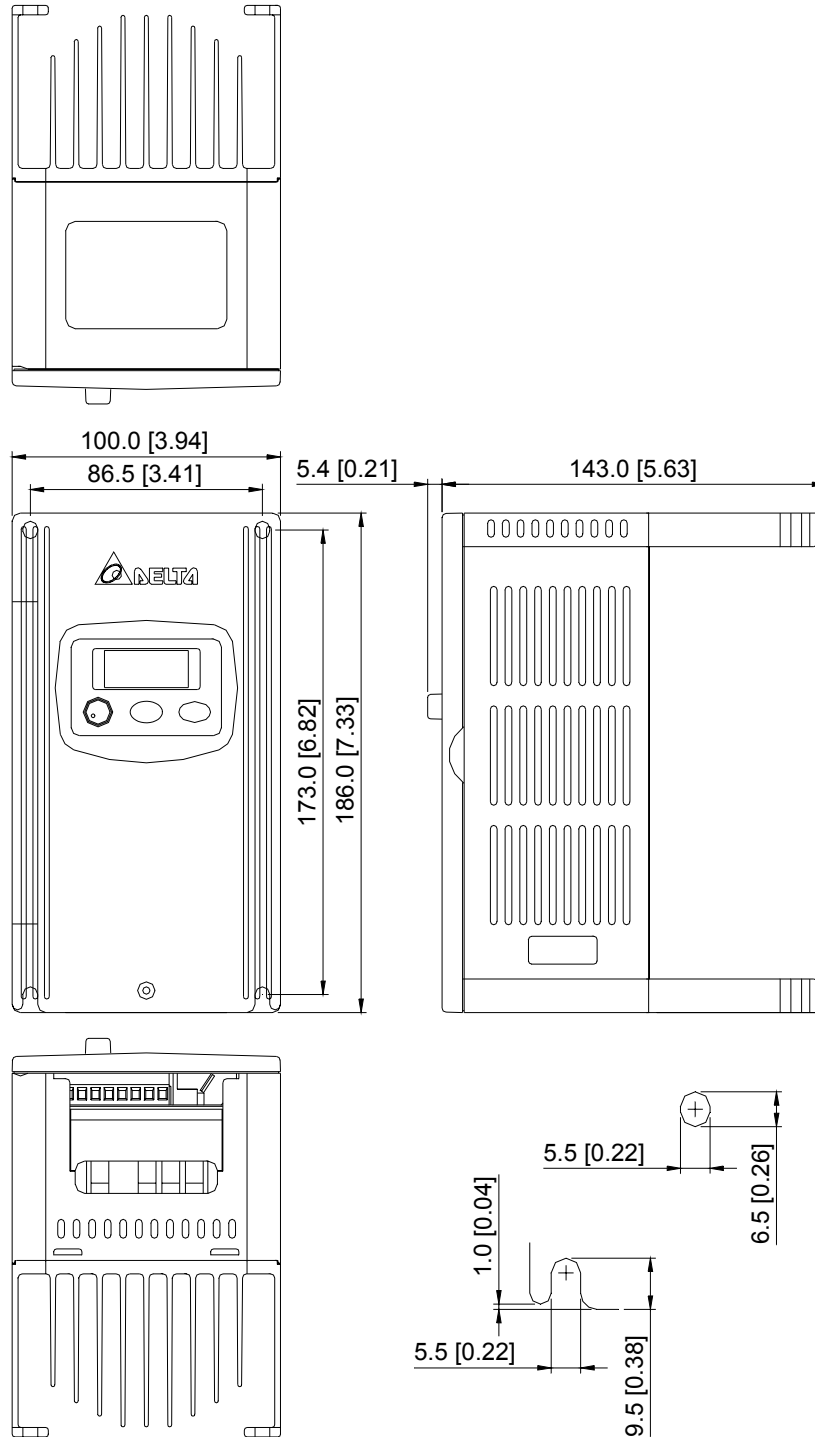

VFD015S21A 2 HP 230V / 1 Phase

VFD015S23A 2 HP 230V / 3 Phase

Unit: mm [inches]