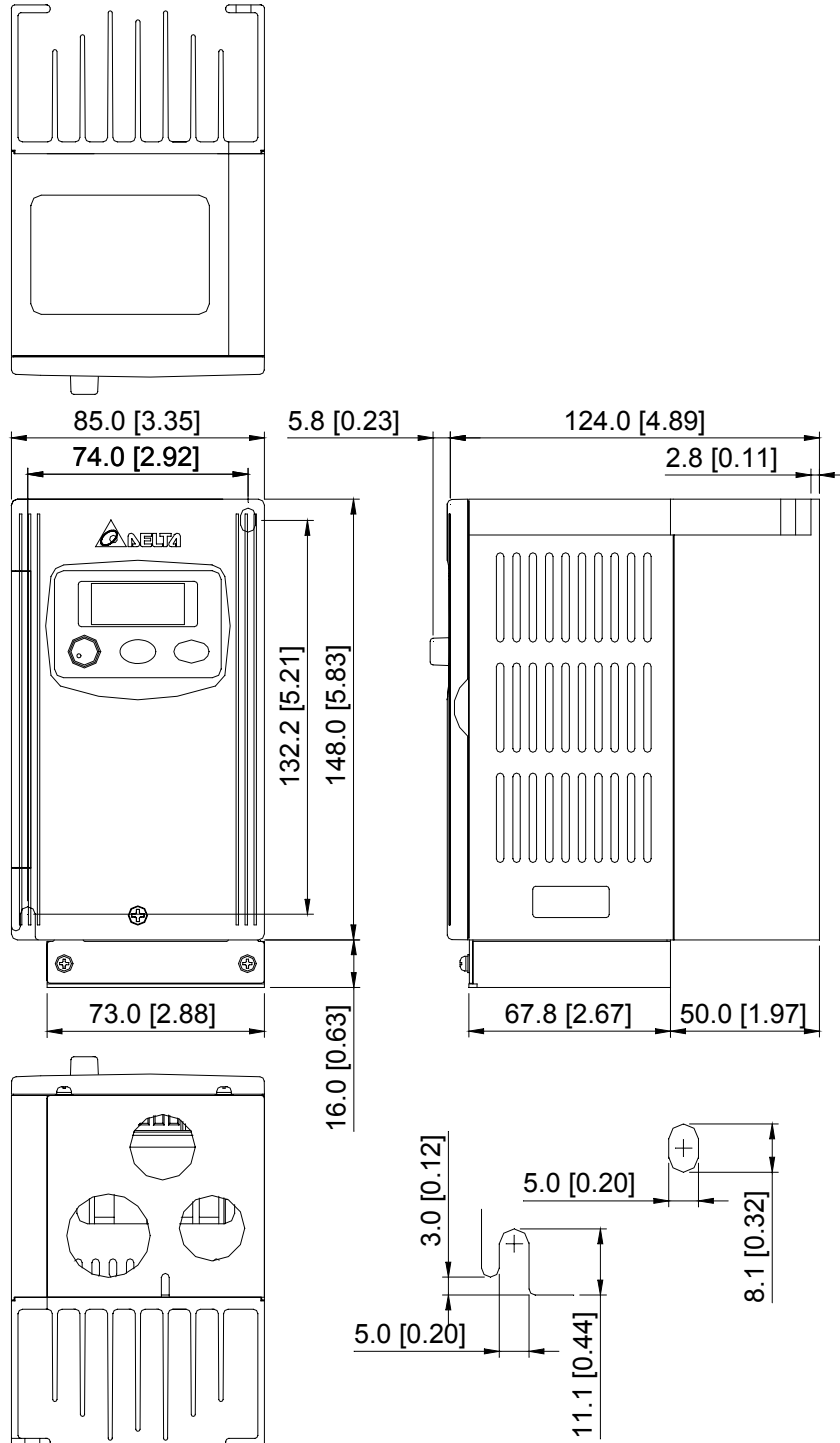

VFD004S43B 0.5HP 460V / 3 Phase

VFD007S21B 1 HP 230V / 1 Phase

VFD007S23B 1 HP 230V / 3 Phase

Unit: mm [inches]