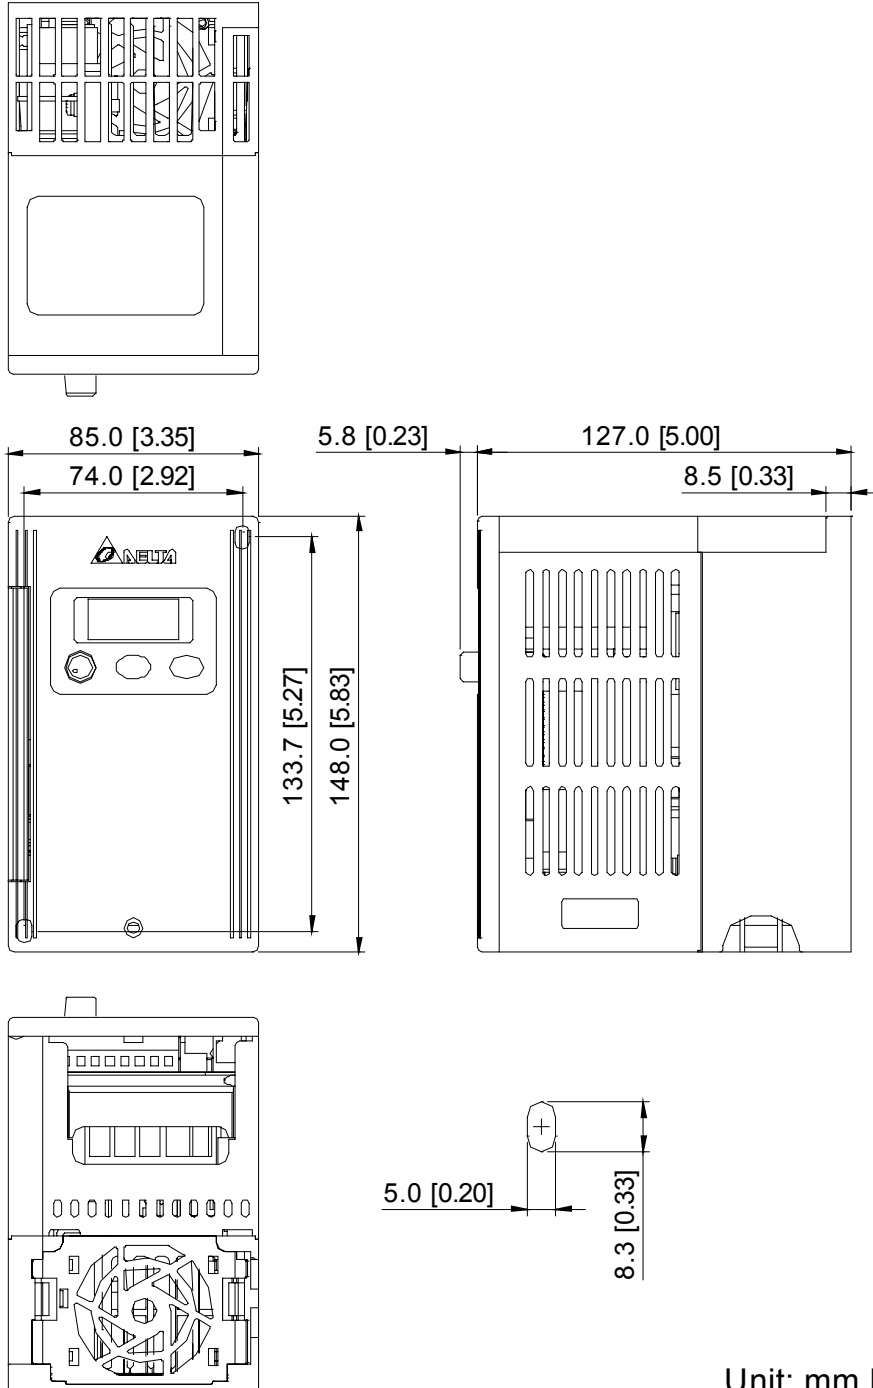

## Dimensions

VFD002S11A 0.25HP 115V / 1 Phase

VFD002S21A 0.25HP 230V / 1 Phase

VFD002S23A 0.25HP 230V / 3 Phase

Unit: mm [inches]

VFD002S11B 0.25HP 115V / 1 Phase

VFD002S21B 0.25HP 230V / 1 Phase

VFD002S23B 0.25HP 230V / 3 Phase

Unit: mm [inches]

- VFD002S21E 0.25HP 230V / 1 Phase
- VFD004S21E 0.5HP 230V / 1 Phase
- VFD007S21E 1HP 230V / 1 Phase
- VFD015S23D 2HP 230V / 3 Phase

Unit: mm [inches]

Unit: mm [inch]

VFD004S11A 0.5HP 115V / 1 Phase