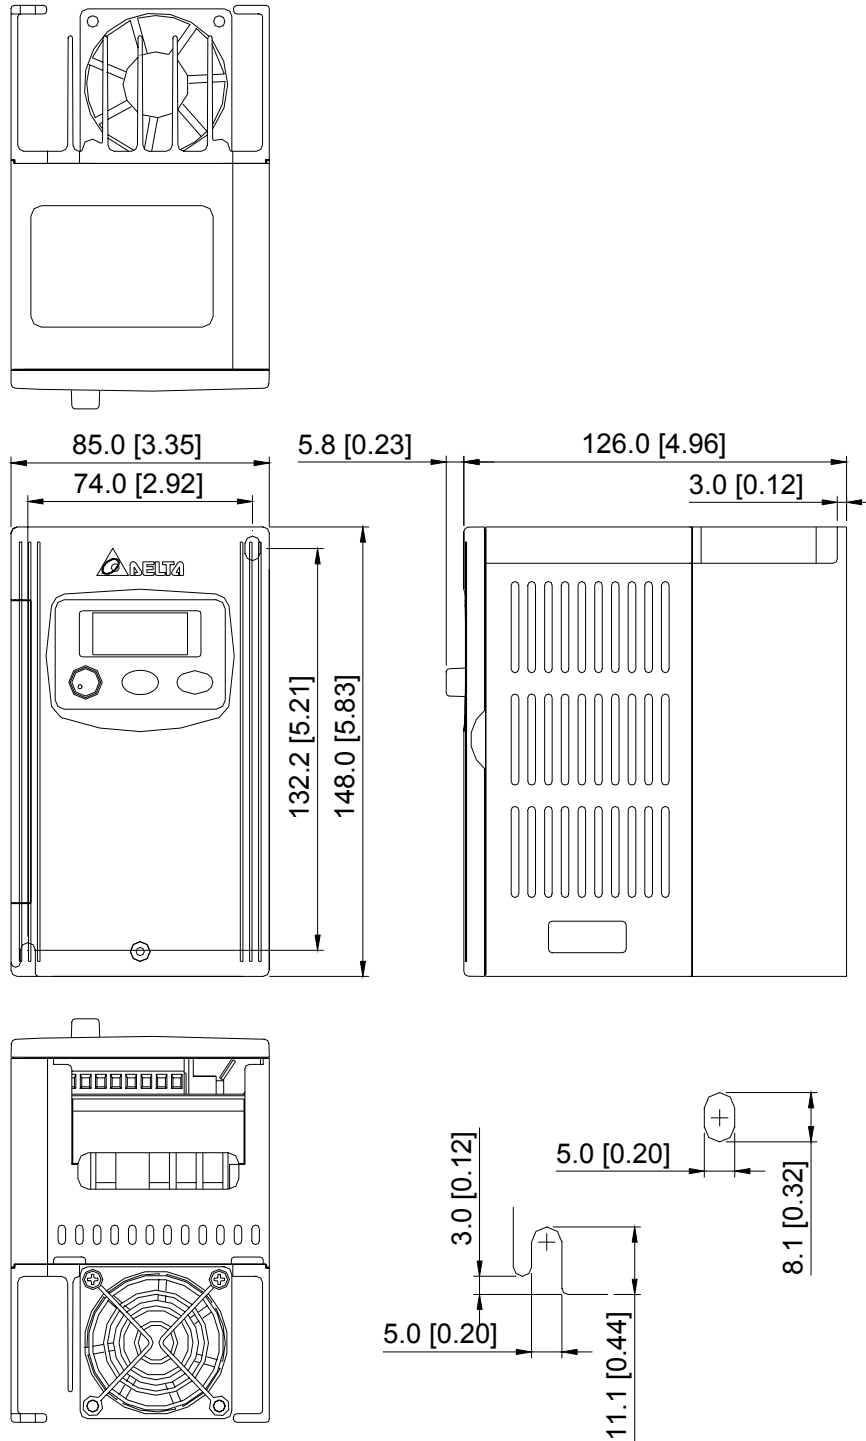

Unit: mm [inches]

VFD007S43B 1 HP 460V / 3 Phase

Unit: mm [inches]

VFD007S11A 1 HP 115V / 1 Phase

Unit: mm [inches]

VFD007S11B 1 HP 115V / 1 Phase

Unit: mm [inches]

VFD015S21A 2 HP 230V / 1 Phase