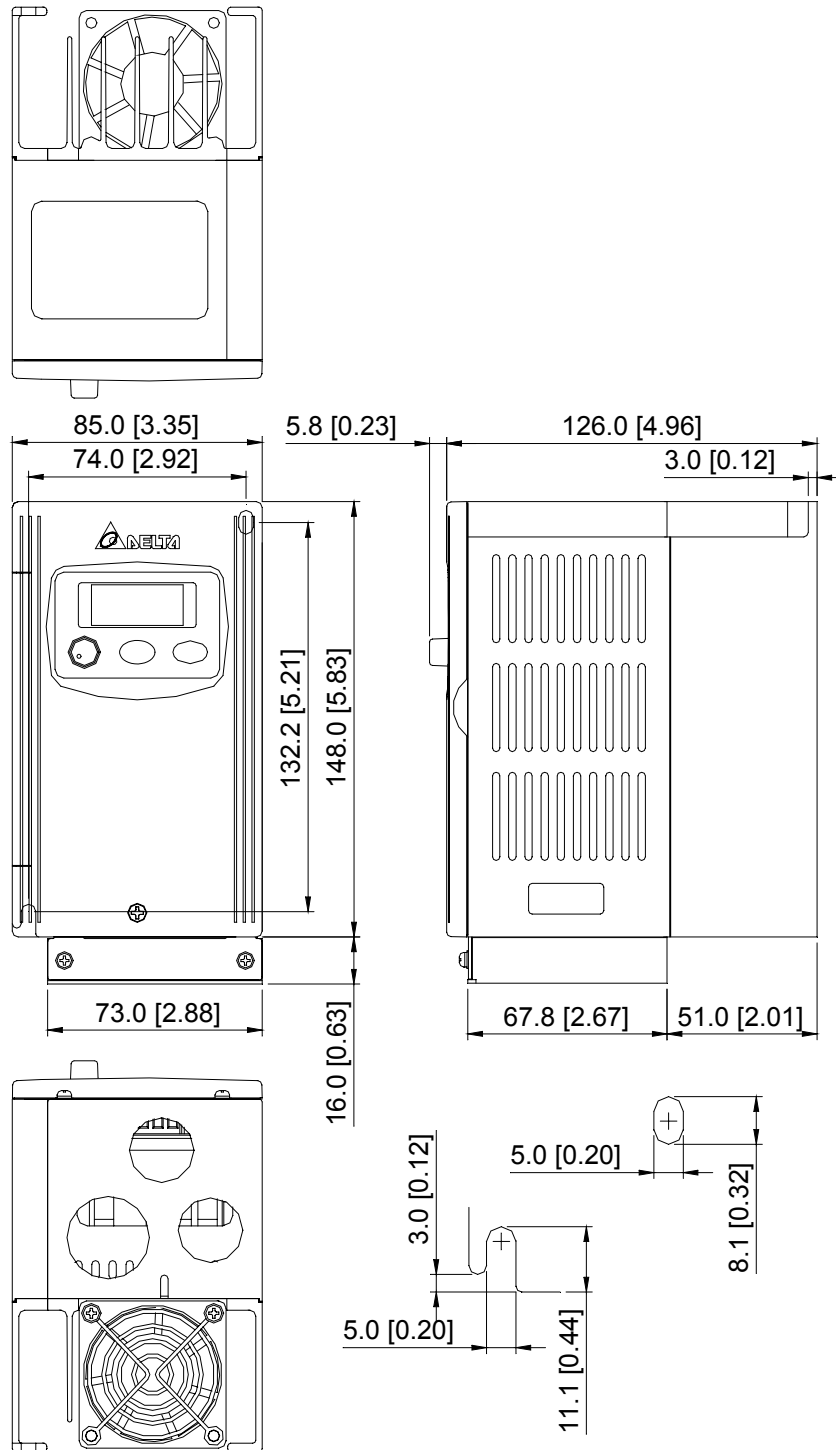

Unit: mm [inches]

VFD007S43B 1 HP 460V / 3 Phase

Unit: mm [inches]

VFD007S11A 1 HP 115V / 1 Phase

Unit: mm [inches]

VFD007S11B 1 HP 115V / 1 Phase

Unit: mm [inches]

VFD015S21A 2 HP 230V / 1 Phase