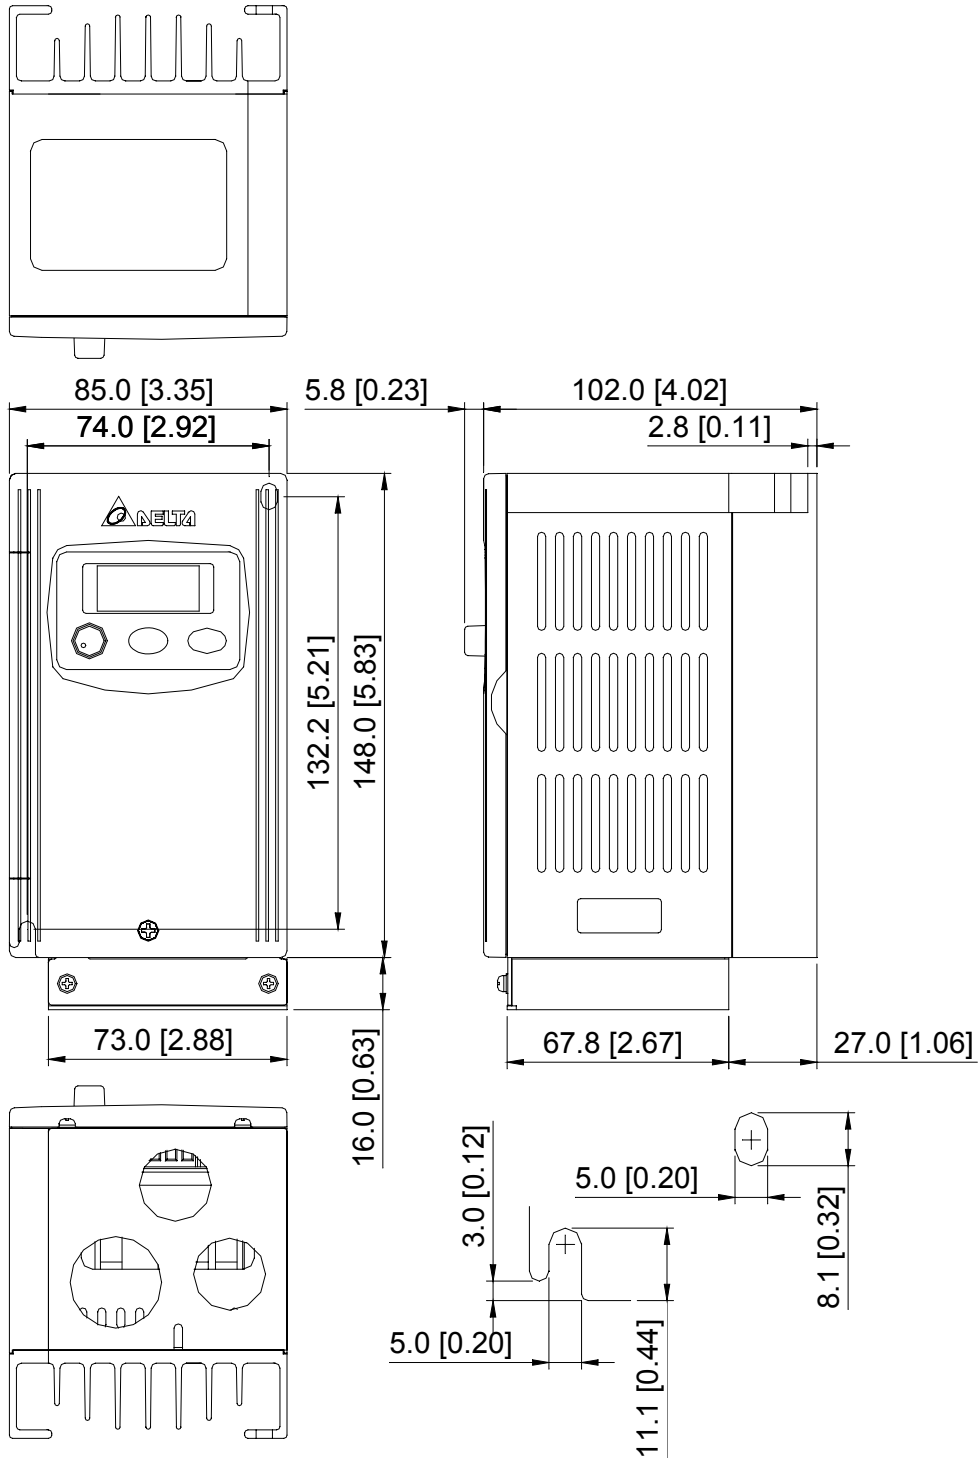

VFD004S11B 0.5HP 115V / 1 Phase

VFD004S21B 0.5HP 230V / 1 Phase

VFD004S23B 0.5HP 230V / 3 Phase

Unit: mm [inches]