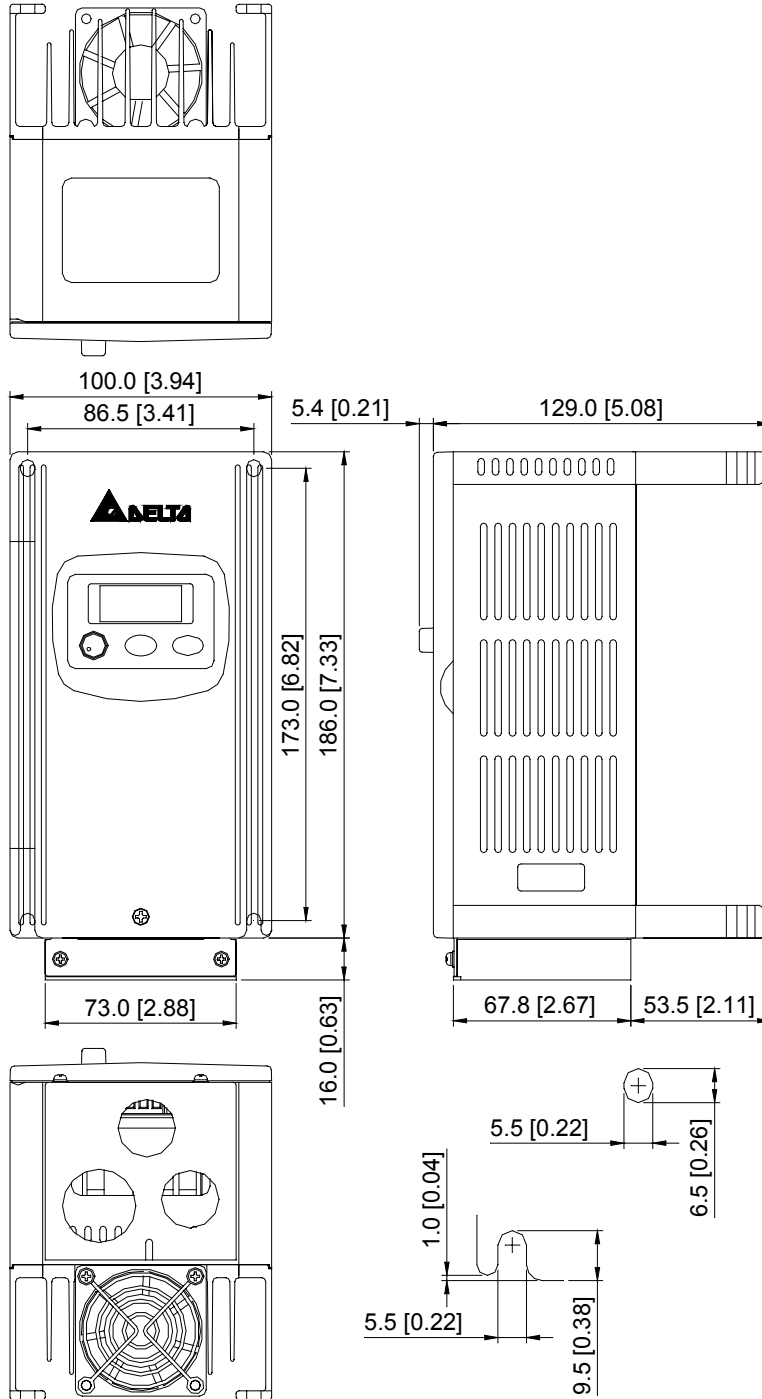

Unit: mm [inches]

VFD022S21B 3 HP 230V / 1 Phase

Unit: mm [inches]