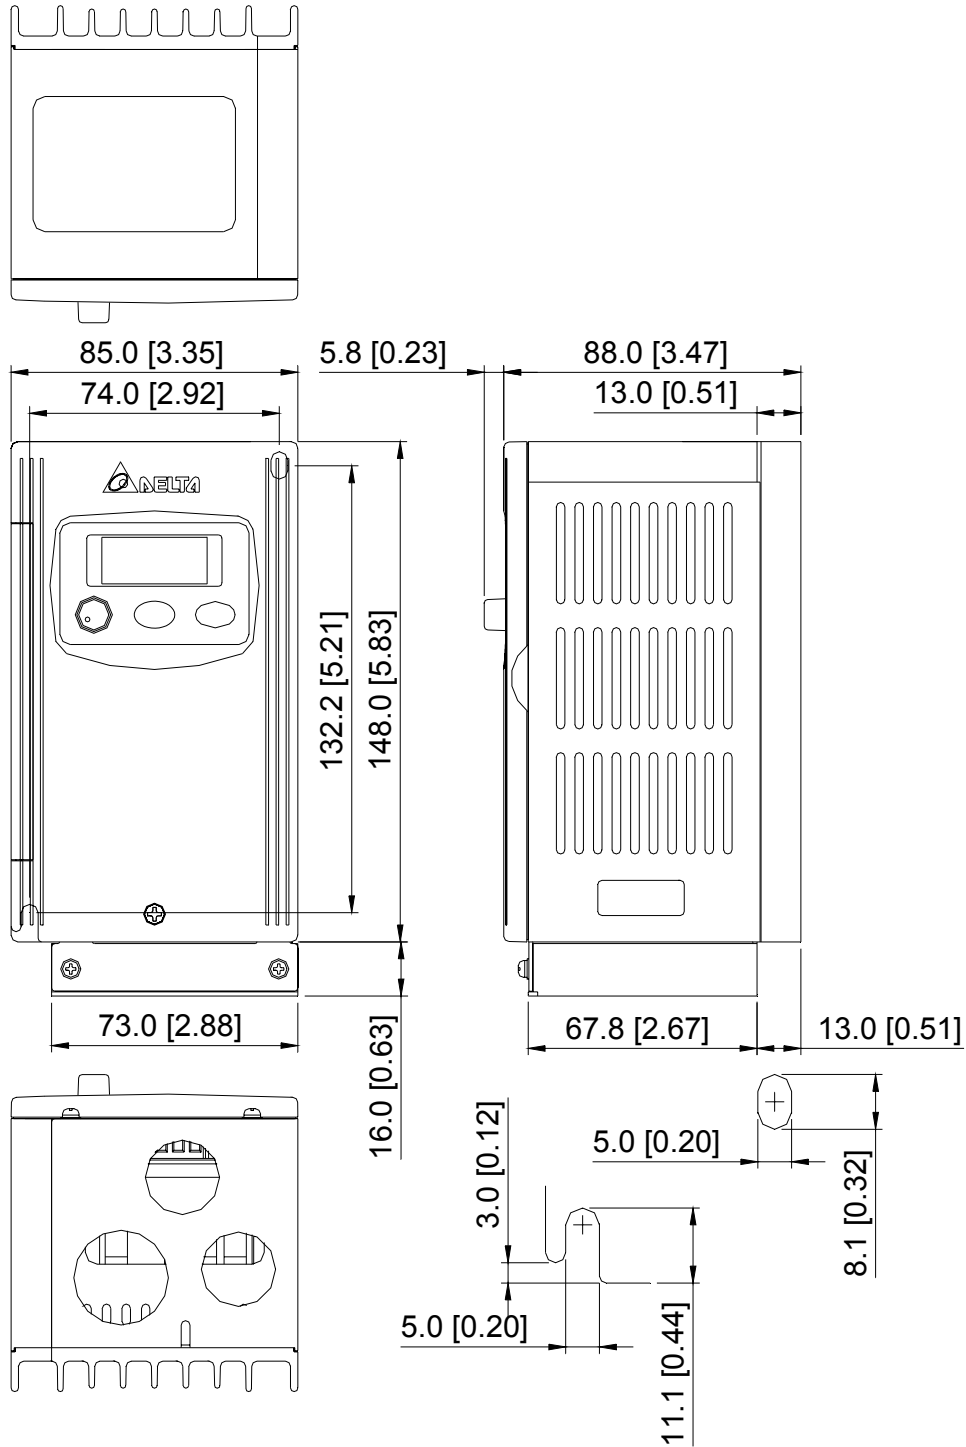

## Dimensions

VFD002S11A 0.25HP 115V / 1 Phase

VFD002S21A 0.25HP 230V / 1 Phase

VFD002S23A 0.25HP 230V / 3 Phase

Unit: mm [inches]

VFD002S11B 0.25HP 115V / 1 Phase

VFD002S21B 0.25HP 230V / 1 Phase

VFD002S23B 0.25HP 230V / 3 Phase

Unit: mm [inches]

- VFD002S21E 0.25HP 230V / 1 Phase
- VFD004S21E 0.5HP 230V / 1 Phase
- VFD007S21E 1HP 230V / 1 Phase
- VFD015S23D 2HP 230V / 3 Phase

Unit: mm [inches]

Unit: mm [inch]

VFD004S11A 0.5HP 115V / 1 Phase