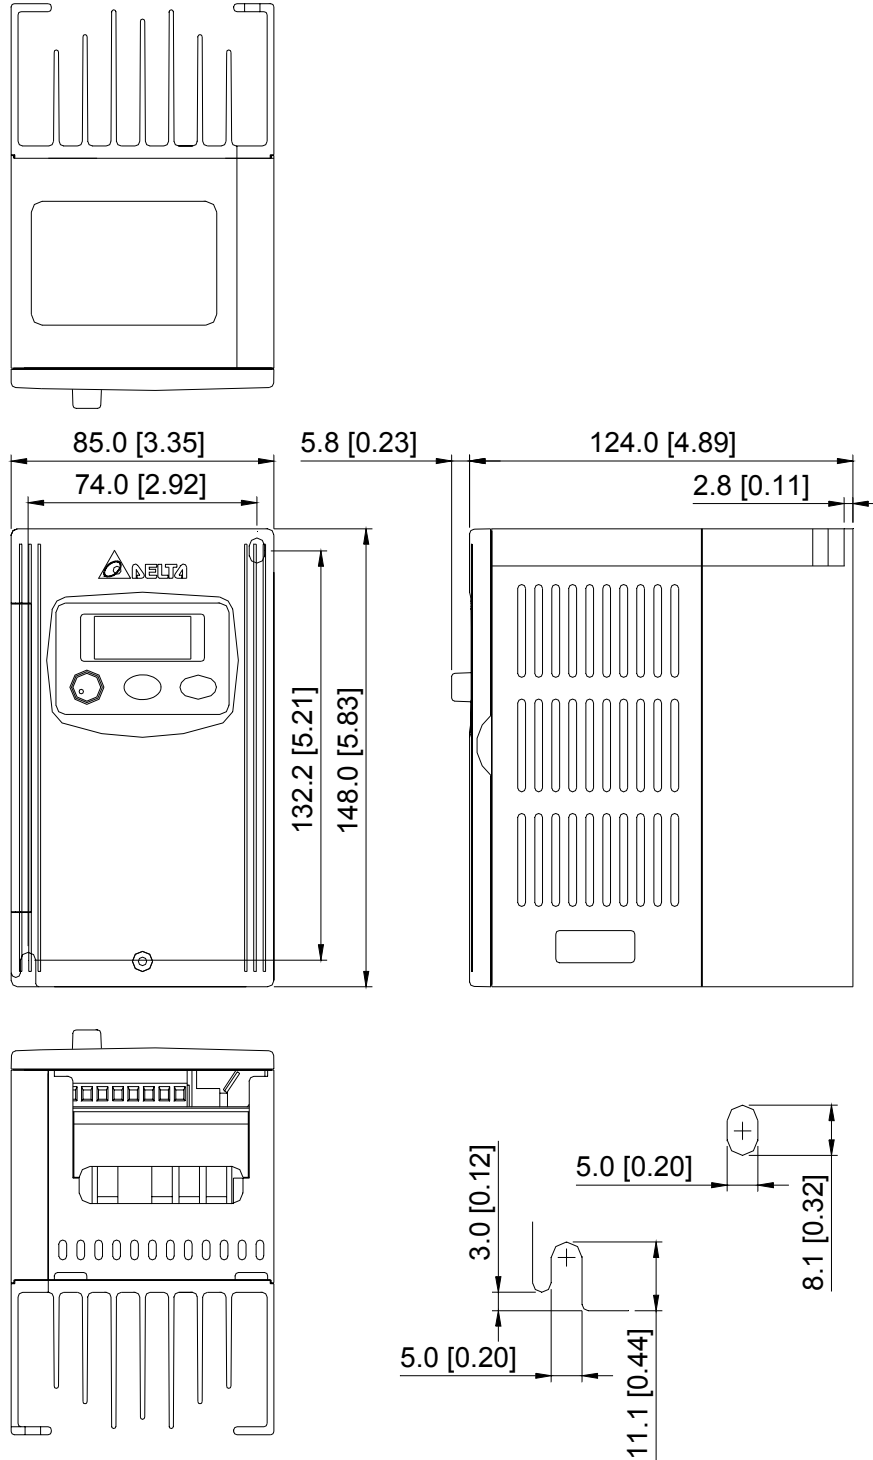

VFD004S43A/E 0.5HP 460V / 3 Phase

VFD007S21A 1 HP 230V / 1 Phase

VFD007S23A 1 HP 230V / 3 Phase

Unit: mm [inches]