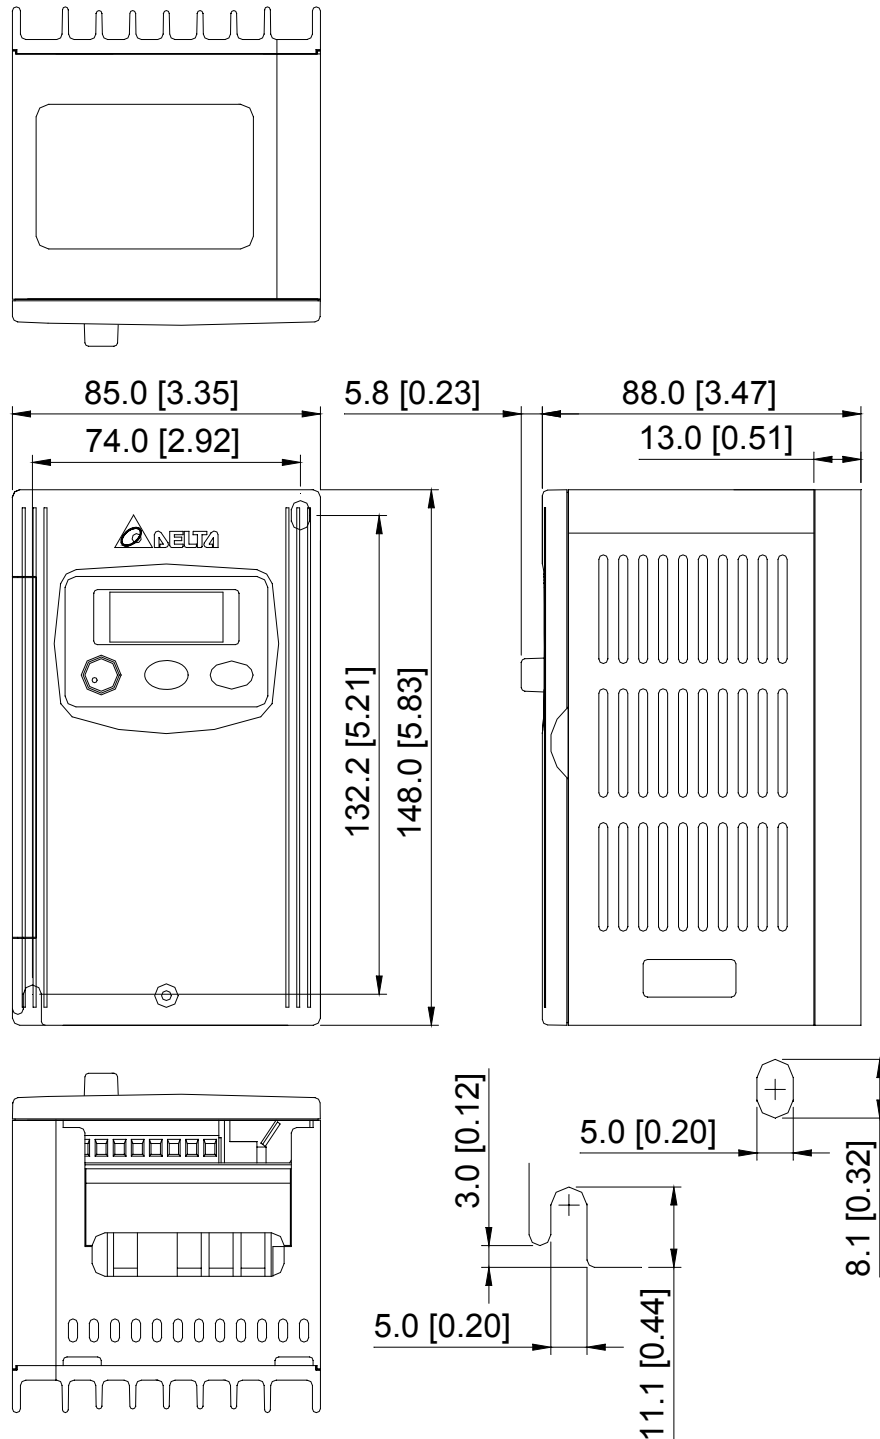

## Dimensions

VFD002S11A 0.25HP 115V / 1 Phase

VFD002S21A 0.25HP 230V / 1 Phase

VFD002S23A 0.25HP 230V / 3 Phase

Unit: mm [inches]

VFD002S11B 0.25HP 115V / 1 Phase

VFD002S21B 0.25HP 230V / 1 Phase

VFD002S23B 0.25HP 230V / 3 Phase

Unit: mm [inches]

- VFD002S21E 0.25HP 230V / 1 Phase
- VFD004S21E 0.5HP 230V / 1 Phase
- VFD007S21E 1HP 230V / 1 Phase
- VFD015S23D 2HP 230V / 3 Phase

Unit: mm [inches]

Unit: mm [inch]

VFD004S11A 0.5HP 115V / 1 Phase