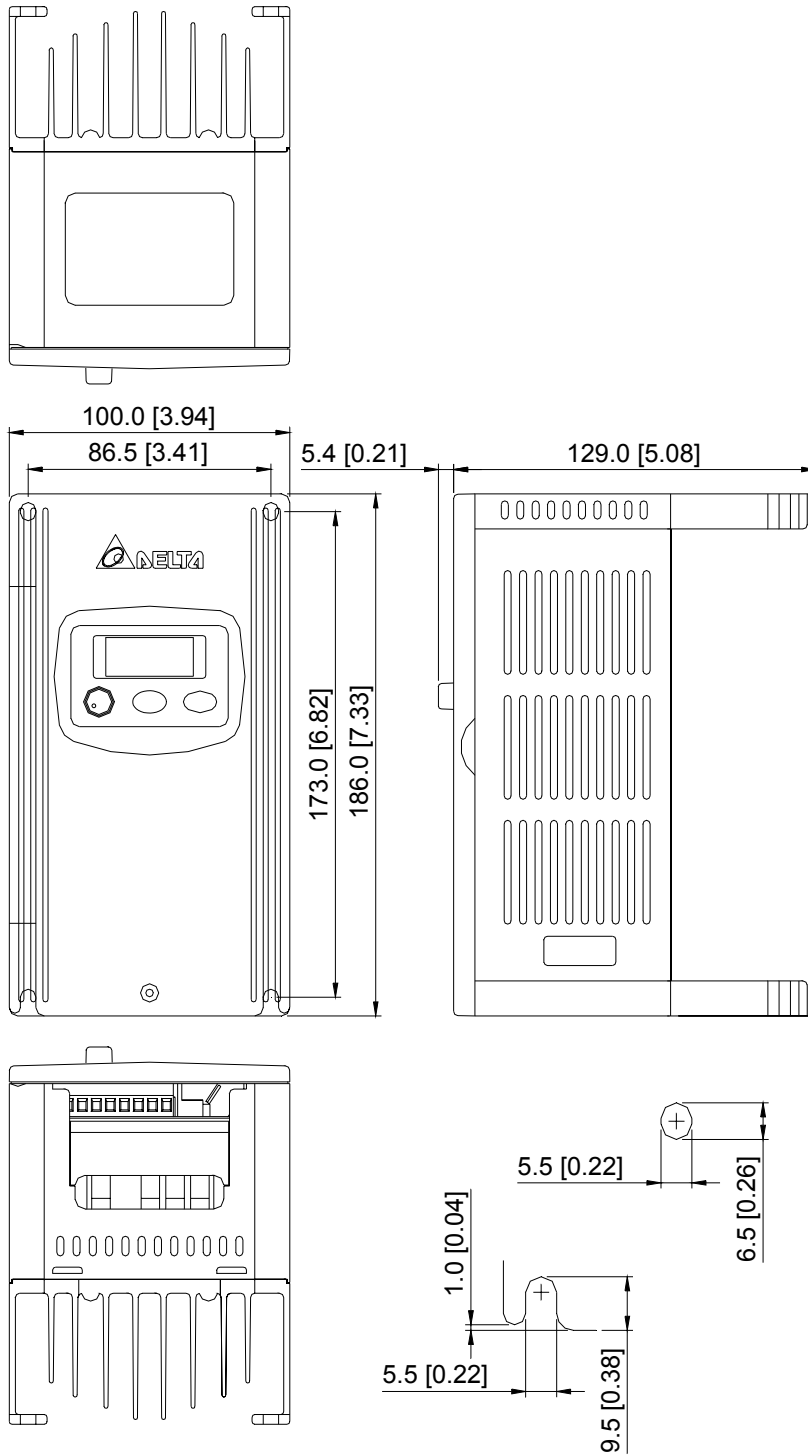

Unit: mm [inches]

VFD007S43B 1 HP 460V / 3 Phase

Unit: mm [inches]

VFD007S11A 1 HP 115V / 1 Phase

Unit: mm [inches]

VFD007S11B 1 HP 115V / 1 Phase

Unit: mm [inches]

VFD015S21A 2 HP 230V / 1 Phase