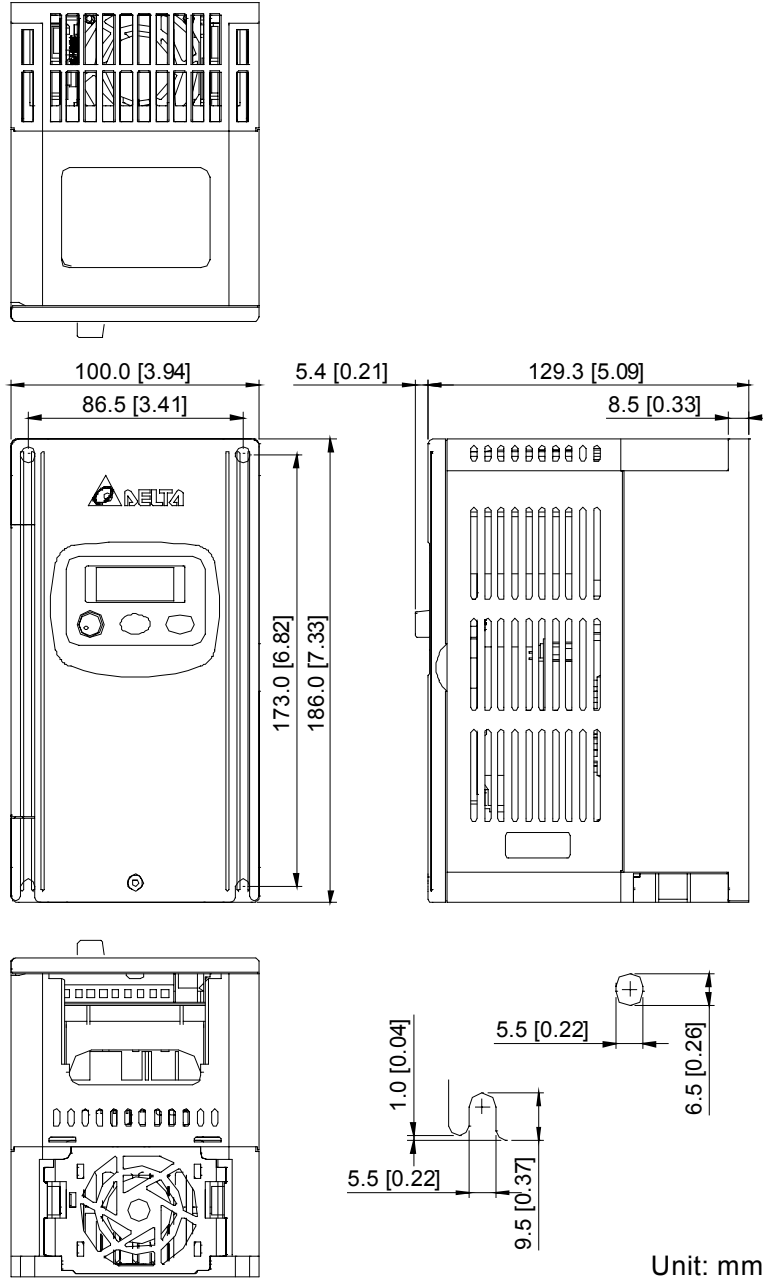

VFD015S21D/E 2 HP 230V / 1 Phase
VFD022S21D/E 2 HP 230V / 1 Phase
VFD022S23D 2 HP 230V / 3 Phase
Unit: mm [inches]

Unit: mm [inch]