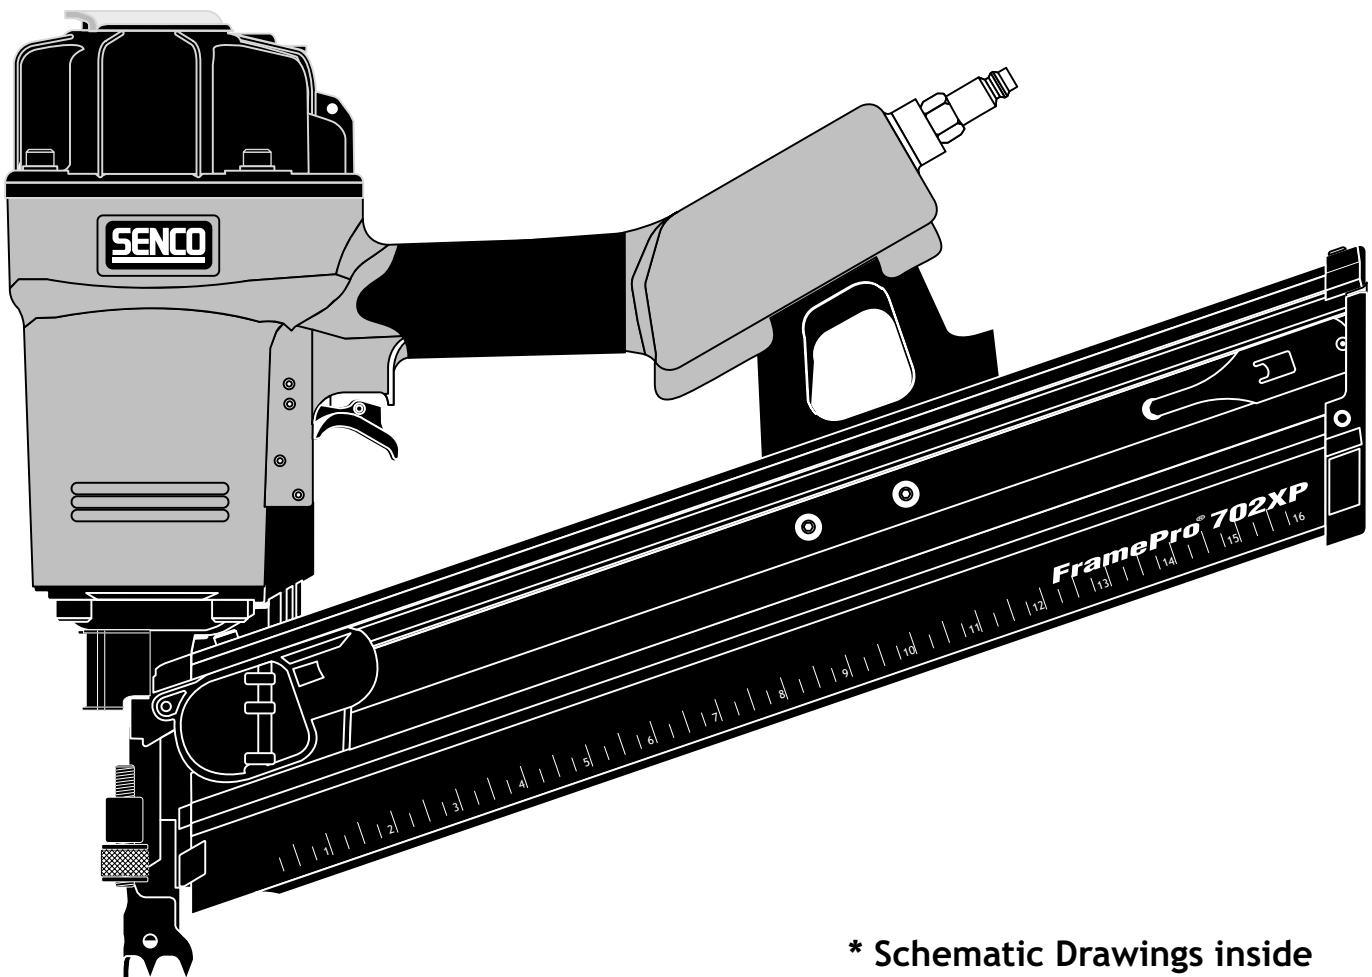

FramePro® 702XP/752XP FRH

Parts Reference Guide

Repair Kits
YK0243
YK0244

* Schematic Drawings inside

NFG02K Revised June 18, 2004 (Replaces 2/26/04) ©2002, 2004 by Senco Products, Inc. Cincinnati, Ohio 45244—U.S.A.

Questions? Comments? call Senco's toll-free Action-line:
1-800-543-4596 (North & south America only)
or e-mail: toolprof@senco.com

Senco Products, Inc.
8485 Broadwell Rd.
Cincinnati, OH 45244

Visit our Website: www.senco.com