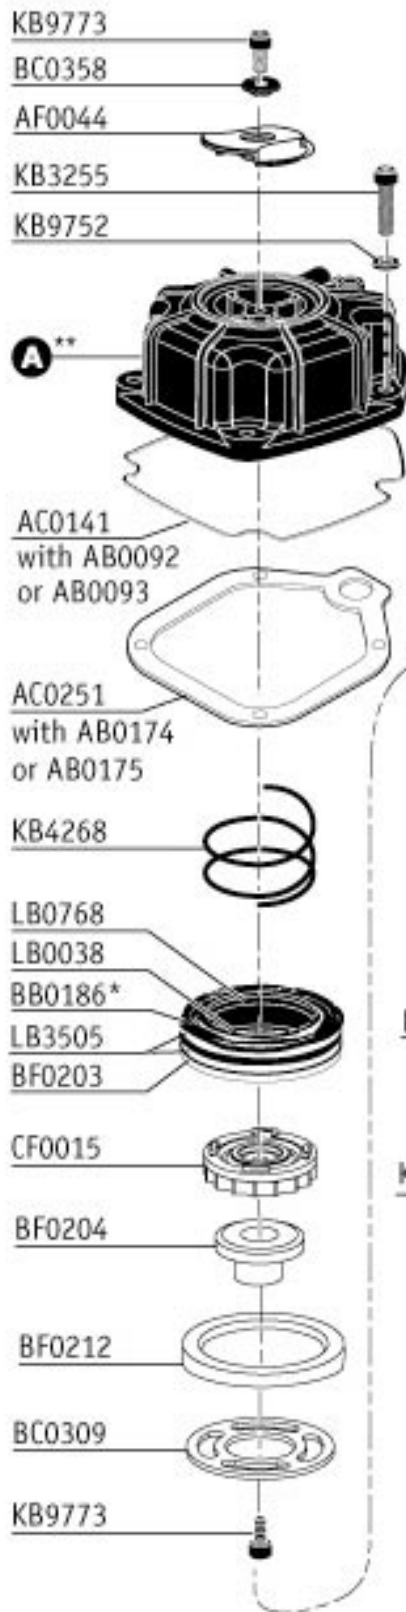

FramePro® 702XP/752XP FRH

Parts Reference Guide

Repair Kits
YK0243
YK0244

* Schematic Drawings inside

NFG02K Revised June 18, 2004 (Replaces 2/26/04) ©2002, 2004 by Senco Products, Inc. Cincinnati, Ohio 45244—U.S.A.

FramePro 702XP / 752XP Full Round-Head

Tool #	Model	A	B	C	D
2K0003N	702XP Single Sequential	AB0175	YK0418	BC0340	GC0529
2K0013N	702XP Single Sequential	AB0175	YK0418	BC0340	GC0529
2K2001N	702XP Contact Actuation	AB0175	YK0418	BC0340	GC0529
2K2002N	702XP Single Sequential	AB0175	YK0418	BC0340	GC0529
2F0003N	752XP Single Sequential	AB0174	YK0419	BC0341	GC0588
2F2001N	752XP Contact Actuation	AB0174	YK0419	BC0341	GC0588
2F2002N	752XP Single Sequential	AB0174	YK0419	BC0341	GC0588
2F3003N	752XP Contact Actuation	AB0174	YK0419	BC0341	GC0588
2F3004N	752XP Single Sequential	AB0174	YK0419	BC0341	GC0588

Tool #	Model	E	F	G
2K0003N	702XP Single Sequential	GB0449	FB0116	GA0360
2K0013N	702XP Single Sequential	GB0449	FB0116	GA0360
2K2001N	702XP Contact Actuation	GB0461	FB0116	GA0360
2K2002N	702XP Single Sequential	GB0461	FB0116	GA0360
2F0003N	752XP Single Sequential	GB0450	FB0118	GA0364
2F2001N	752XP Contact Actuation	GB0462	FB0118	GA0364
2F2002N	752XP Single Sequential	GB0462	FB0118	GA0364
2F3003N	752XP Contact Actuation	GB0450	FB0118	GA0364
2F3004N	752XP Single Sequential	GB0450	FB0118	GA0364

NFG026 Revised June 18, 2004 (Replaces 2/26/04) © 2002, 2004 by Senco Products, Inc. Cincinnati, Ohio 45244-U.S.A.

Available Plugs
(Not Included with Tool)

	PC0480 Ind. Interchange 3/8" NPT
	PC0485 ✓ Ind. Interchange 3/8" NPT
	PC0469 Tru-Flate 3/8" NPT
	PC0475 ✓ Tru-Flate 3/8" NPT