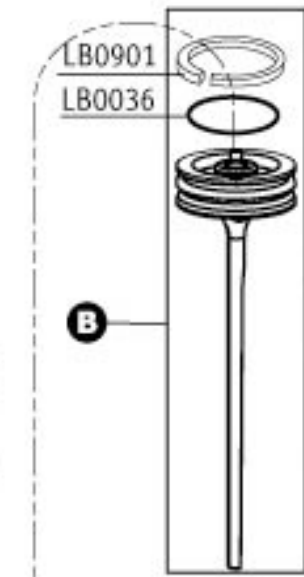

FramePro 702XP / 752XP Full Round-Head

Tool #	Model	A	B	C	D
2K0003N	702XP Single Sequential	AB0175	YK0418	BC0340	GC0529
2K0013N	702XP Single Sequential	AB0175	YK0418	BC0340	GC0529
2K2001N	702XP Contact Actuation	AB0175	YK0418	BC0340	GC0529
2K2002N	702XP Single Sequential	AB0175	YK0418	BC0340	GC0529
2F0003N	752XP Single Sequential	AB0174	YK0419	BC0341	GC0588
2F2001N	752XP Contact Actuation	AB0174	YK0419	BC0341	GC0588
2F2002N	752XP Single Sequential	AB0174	YK0419	BC0341	GC0588
2F3003N	752XP Contact Actuation	AB0174	YK0419	BC0341	GC0588
2F3004N	752XP Single Sequential	AB0174	YK0419	BC0341	GC0588

Tool #	Model	E	F	G
2K0003N	702XP Single Sequential	GB0449	FB0116	GA0360
2K0013N	702XP Single Sequential	GB0449	FB0116	GA0360
2K2001N	702XP Contact Actuation	GB0461	FB0116	GA0360
2K2002N	702XP Single Sequential	GB0461	FB0116	GA0360
2F0003N	752XP Single Sequential	GB0450	FB0118	GA0364
2F2001N	752XP Contact Actuation	GB0462	FB0118	GA0364
2F2002N	752XP Single Sequential	GB0462	FB0118	GA0364
2F3003N	752XP Contact Actuation	GB0450	FB0118	GA0364
2F3004N	752XP Single Sequential	GB0450	FB0118	GA0364

- ** Includes Seal
- ** Sellos de gomas
- ** Mit Dichtringe
- ** Joints

- Does Not Include O-rings
- No incluye sellos de gomas
- Ohne Dichtringe
- Joints exclus