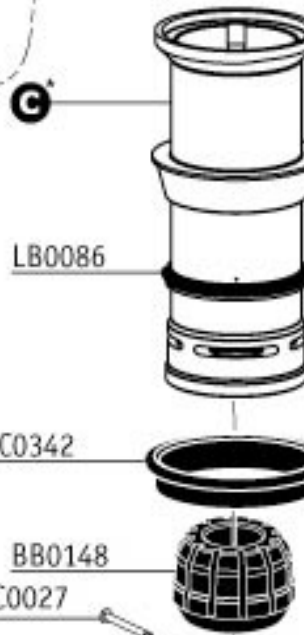

FramePro® 702XP/752XP FRH

Parts Reference Guide

Repair Kits
YK0243
YK0244

* Schematic Drawings inside

NFG02K Revised June 18, 2004 (Replaces 2/26/04) ©2002, 2004 by Senco Products, Inc. Cincinnati, Ohio 45244—U.S.A.

FramePro 702XP / 752XP Full Round-Head

Tool #	Model	A	B	C	D
2K0003N	702XP Single Sequential	AB0175	YK0418	BC0340	GC0529
2K0013N	702XP Single Sequential	AB0175	YK0418	BC0340	GC0529
2K2001N	702XP Contact Actuation	AB0175	YK0418	BC0340	GC0529
2K2002N	702XP Single Sequential	AB0175	YK0418	BC0340	GC0529
2F0003N	752XP Single Sequential	AB0174	YK0419	BC0341	GC0588
2F2001N	752XP Contact Actuation	AB0174	YK0419	BC0341	GC0588
2F2002N	752XP Single Sequential	AB0174	YK0419	BC0341	GC0588
2F3003N	752XP Contact Actuation	AB0174	YK0419	BC0341	GC0588
2F3004N	752XP Single Sequential	AB0174	YK0419	BC0341	GC0588